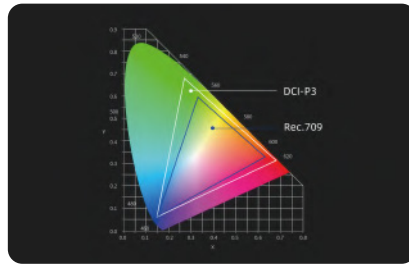

100% of DCI-P3 Color Gamut IPS Screen

Wide Color Gamut Display Capability All-round Video Monitoring