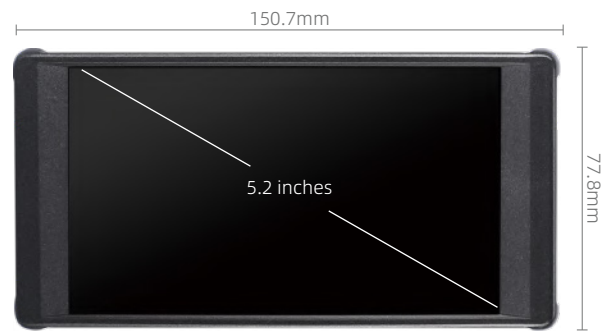

Software Function

3D LUT	New Peaking	Peaking Frame
Luma Waveform	Luma Histogram	RGB Waveform
Anamorphic	ARRI False Color	False Color
Peaking	Guides	Zebra
Cross Hair	Check Field	HDR(HLG)
Grids	Touch Screen	Custom RGB
Backlight	Display Flip	Osd Flip
Image Brightness	Contrast	Chroma
Sharpness	Tint	Color Temperature
Vertical Extension	Audio Meters	Rectangle Crop
Battery (Level) Display		

*The shortcut function in this color can be HDMI output.

Interface

Video Input/Output	Input Interface : 4K30p HDMI Output Interface : 1080p60 HDMI
Support Battery Model	Sony NP-F970/F960/F750/F550 Canon LP-E6
Power Input	7-24V
USB-A	Upgrade Firmware / Load 3D LUT
Audio Output	3.5mm Headphone Jack Stretch Legs When Shooting Vertically Output 3D LUT Output
HDMI Output Function	Anamorphic Lens Calibration Output UI Output Image Brightness, Tone, Contrast Adjustment Output

HDMI Input Signal

4096x2160p@24Hz
3840x2160p@23.97Hz, 24Hz, 25Hz, 29.97Hz, 30Hz
1920x1080p@23.97Hz, 24Hz, 25Hz, 29.97Hz, 30Hz, 50Hz, 59.94Hz, 60Hz
1920x1080psf@23.97Hz, 24Hz, 25Hz, 29.97Hz, 30Hz
1920x1080i@50Hz, 59.94Hz, 60Hz
1280x720p@50Hz, 59.94Hz, 60Hz
720x576p@50Hz
720x576i@50Hz
720x480p@50Hz, 59.94Hz, 60Hz
720x480i@50Hz, 59.94Hz, 60Hz

HDMI Output Signal

1920x1080p60Hz